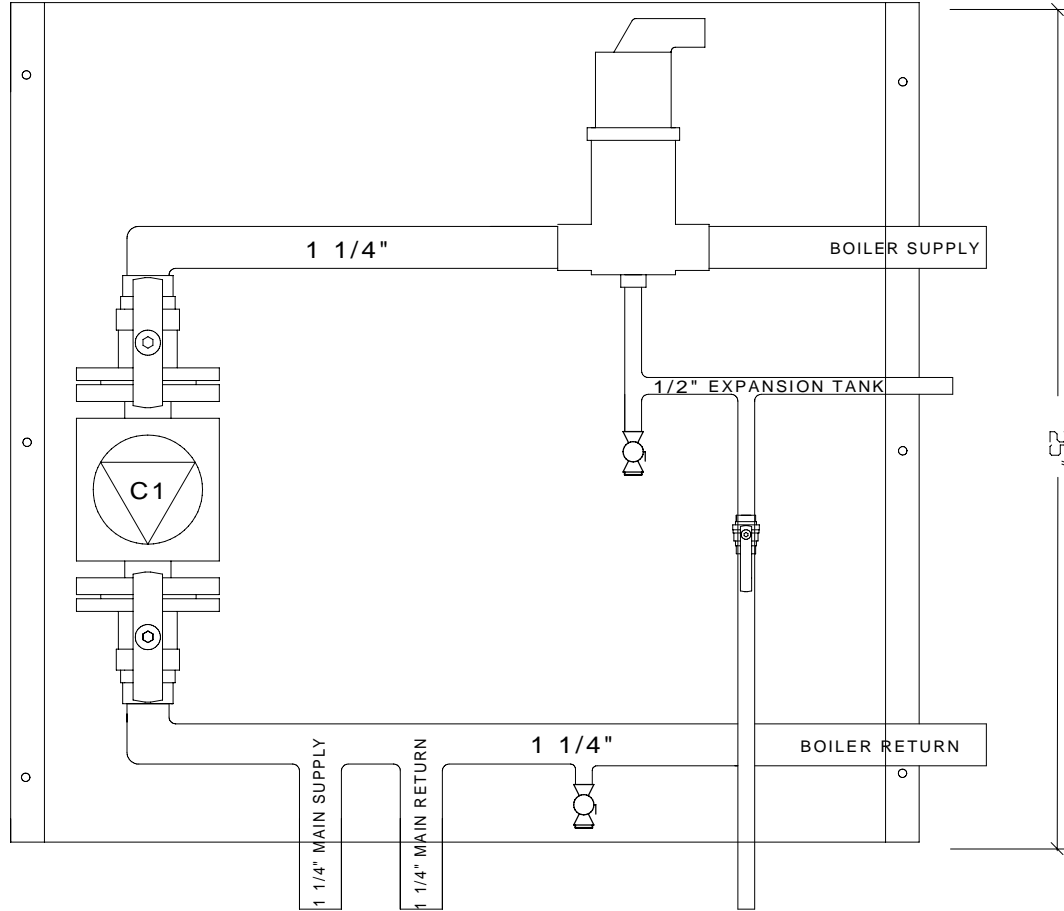

8 5/8"

27"

Legend

CIRCULATOR WITH SPRING CHECK VALVE

ISOLATION VALVE

AIR VENT

PURGE VALVE

DO NOT SCALE DRAWING, DIMENSIONS ARE IN INCHES

Drawn by:

BR

Type:

Primary Loop Station

Part Number:

HP800303N

Model Number:

PLS-1RS